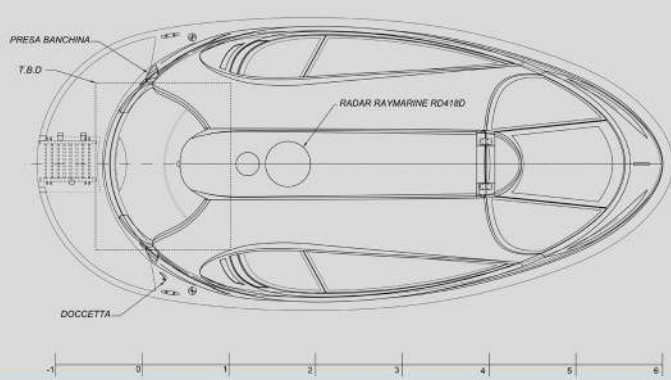

WATER MOBILITY

Since the initial idea, during the years, Jet Capsule has changed to meet our ideal concept and the technical improvement

Today...

TECHNICAL SPECIFICATIONS

LOA "Lenght over all"	7.35 m
Lh "Hull Lenght"	7.27 m
Maximum width	3.44 m
Hull width	3.38 m
Maximum immersion	0.55 m
Dry displacement	3.20 t
Displacement at full load	4.50 t
Fuel capacity	330 l
Power single engine installed	1 x 370 Hp
Propulsion	Waterjet
Maximum speed	39 (*)knots
Cruising speed at full load	25 (*)knots
Autonomy	200 Nm
Maximum load	12 + (1) ps
Design category	(C)

Jet Capsule

- * Private Jet layout
- * Pilot cabin
- * Bathroom
- * Transformable sofas
- * Special air conditioning

WATER MOBILITY

www.jetcapsule.com

ИЗДЕЛИЕ

The Angel General Features

- * Rear sliding doors
- * Rear mounted seats
- * Up deck stairs
- * Special sun windows
- * Metallic paint
- * Rooftop sunbed