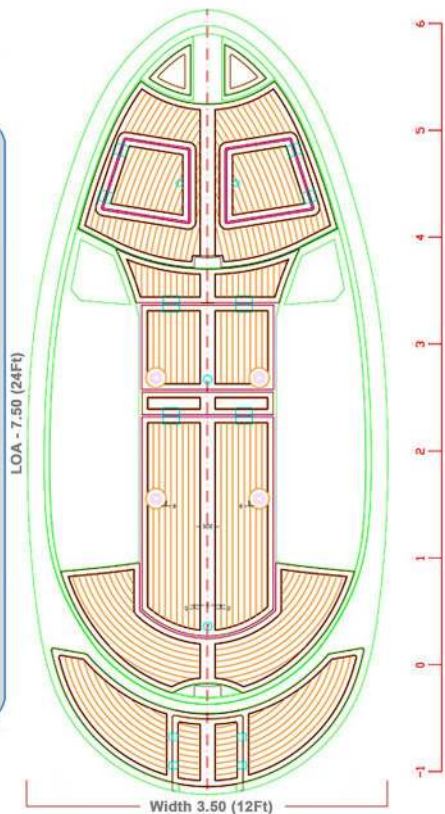

WATER MOBILITY

Since the initial idea, during the years, Jet Capsule has changed to meet our ideal concept and the technical improvement

Today...

TECHNICAL SPECIFICATIONS

LOA "Lenght over all"	7.35 m
Lh "Hull Lenght"	7.27 m
Maximum width	3.44 m
Hull width	3.38 m
Maximum immersion	0.55 m
Dry displacement	3.20 t
Displacement at full load	4.50 t
Fuel capacity	330 l
Power single engine installed	1 x 370 Hp
Propulsion	Waterjet
Maximum speed	39 (*)knots
Cruising speed at full load	25 (*)knots
Autonomy	200 Nm
Maximum load	12 + (1) ps
Design category	(C)