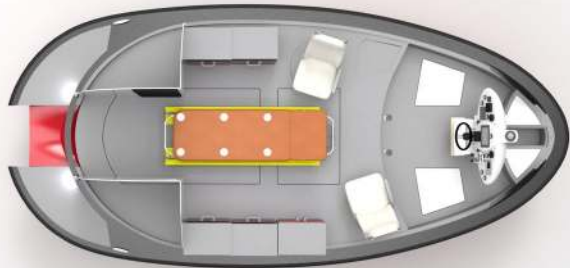

Jet Ambulance