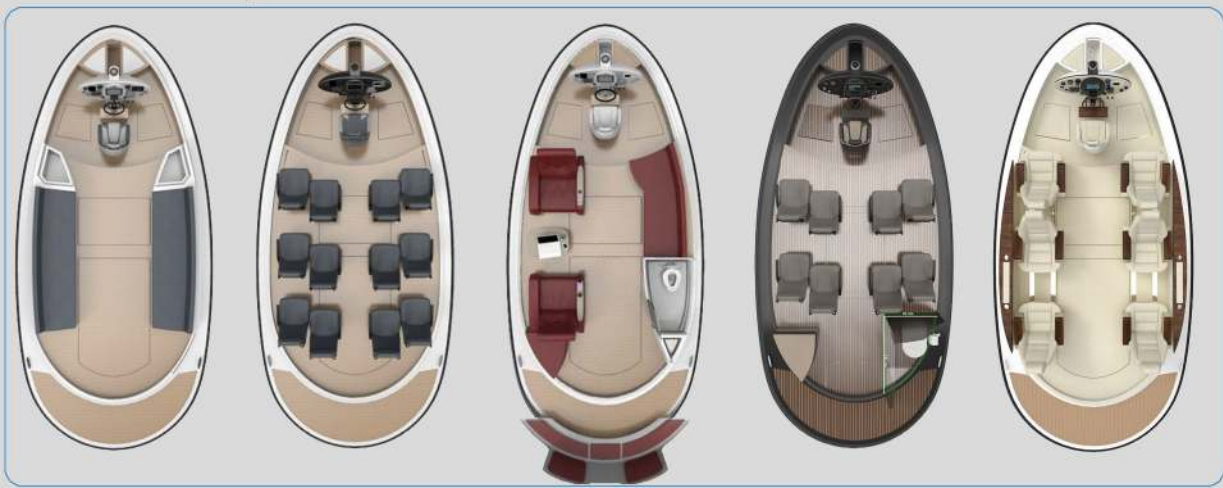

WATER MOBILITY

Since the initial idea, during the years, Jet Capsule has changed to meet our ideal concept and the technical improvement

Today...

TECHNICAL SPECIFICATIONS

LOA "Lenght over all"	7.35 m
Lh "Hull Lenght"	7.27 m
Maximum width	3.44 m
Hull width	3.38 m
Maximum immersion	0.55 m
Dry displacement	3.20 t
Displacement at full load	4.50 t
Fuel capacity	330 l
Power single engine installed	1 x 370 Hp
Propulsion	Waterjet
Maximum speed	39 (*)knots
Cruising speed at full load	25 (*)knots
Autonomy	200 Nm
Maximum load	12 + (1) ps
Design category	(C)

Jet Capsule

- * Private Jet layout
- * Pilot cabin
- * Bathroom
- * Transformable sofas
- * Special air conditioning

WATER MOBILITY

www.jetcapsule.com

ИЗДЕЛИЕ

The Angel General Features

- * Rear sliding doors
- * Rear mounted seats
- * Up deck stairs
- * Special sun windows
- * Metallic paint
- * Rooftop sunbed

- * Kitchen
- * Bathroom
- * Transformable bed
- * Commander private cabin
- * Premium teak
- * Special lighting system
- * Air conditioning/heater
- * Fridge
- * Cameras

WIDE RANGE OF INTERIOR MATERIALS