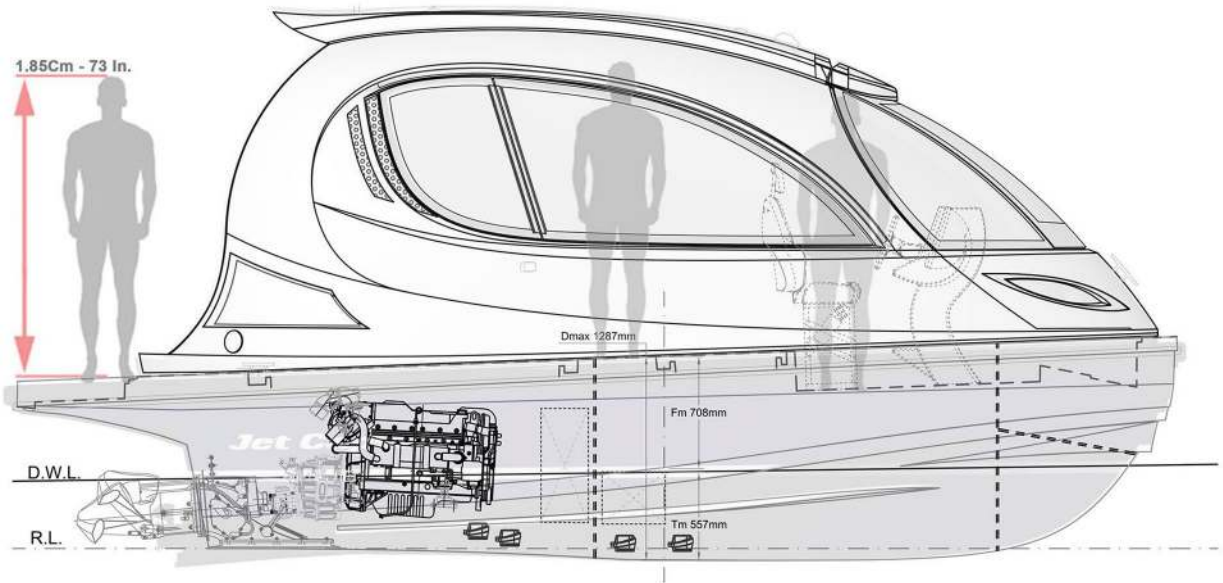

WATER MOBILITY

Since the initial idea, during the years, Jet Capsule has changed to meet our ideal concept and the technical improvement

Today...

TECHNICAL SPECIFICATIONS

LOA "Lenght over all"	7.35 m
Lh "Hull Lenght"	7.27 m
Maximum width	3.44 m
Hull width	3.38 m
Maximum immersion	0.55 m
Dry displacement	3.20 t
Displacement at full load	4.50 t
Fuel capacity	330 l
Power single engine installed	1 x 370 Hp
Propulsion	Waterjet
Maximum speed	39 (*)knots
Cruising speed at full load	25 (*)knots
Autonomy	200 Nm
Maximum load	12 + (1) ps
Design category	(C)

Jet Capsule

- * Private Jet layout
- * Pilot cabin
- * Bathroom
- * Transformable sofas
- * Special air conditioning

WATER MOBILITY

www.jetcapsule.com

ИЗДЕЛИЕ

The Angel General Features

- * Rear sliding doors
- * Rear mounted seats
- * Up deck stairs
- * Special sun windows
- * Metallic paint
- * Rooftop sunbed