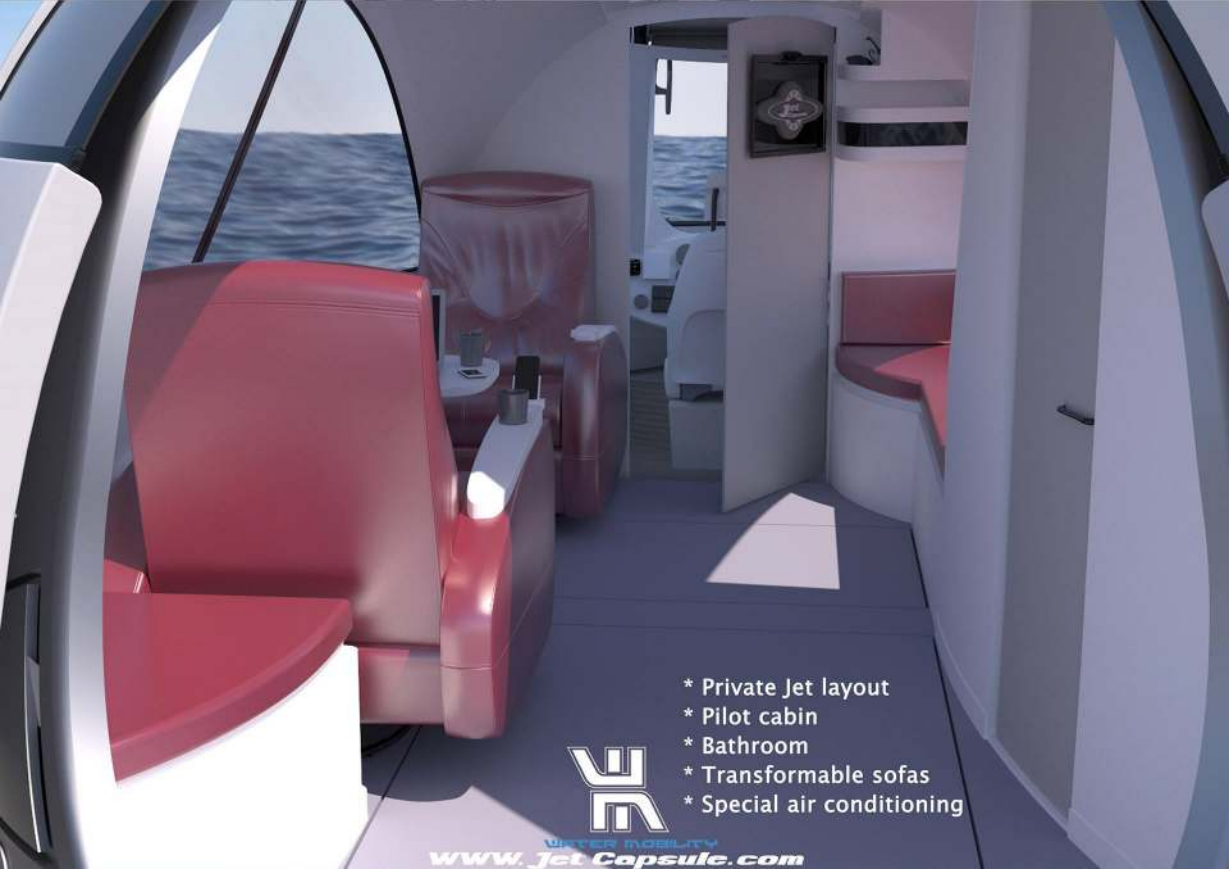

WATER MOBILITY

Since the initial idea, during the years, Jet Capsule has changed to meet our ideal concept and the technical improvement

Today...

TECHNICAL SPECIFICATIONS

LOA "Lenght over all"	7.35 m
Lh "Hull Lenght"	7.27 m
Maximum width	3.44 m
Hull width	3.38 m
Maximum immersion	0.55 m
Dry displacement	3.20 t
Displacement at full load	4.50 t
Fuel capacity	330 l
Power single engine installed	1 x 370 Hp
Propulsion	Waterjet
Maximum speed	39 (*)knots
Cruising speed at full load	25 (*)knots
Autonomy	200 Nm
Maximum load	12 + (1) ps
Design category	(C)

Jet Capsule

- * Private Jet layout
- * Pilot cabin
- * Bathroom
- * Transformable sofas
- * Special air conditioning

WATER MOBILITY

www.jetcapsule.com

ИЗДЕЛИЕ

The Angel General Features

- * Rear sliding doors
- * Rear mounted seats
- * Up deck stairs
- * Special sun windows
- * Metallic paint
- * Rooftop sunbed

- * Kitchen
- * Bathroom
- * Transformable bed
- * Commander private cabin
- * Premium teak
- * Special lighting system
- * Air conditioning/heater
- * Fridge
- * Cameras

WIDE RANGE OF INTERIOR MATERIALS

Electrical equipment

- Battery, battery charger

- Control pannel switches, main circuit breakers

- Electric winch

Electronics (nav. equipment & entertainment)

- Audio systems

- VHF radio, chart plotter

Capsule Hangar 1.0
Italy