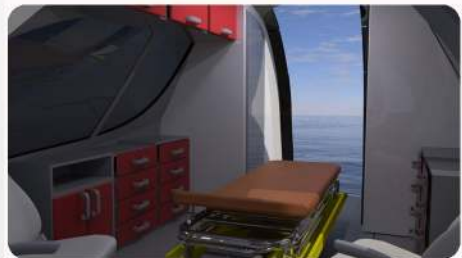

Jet Ambulance