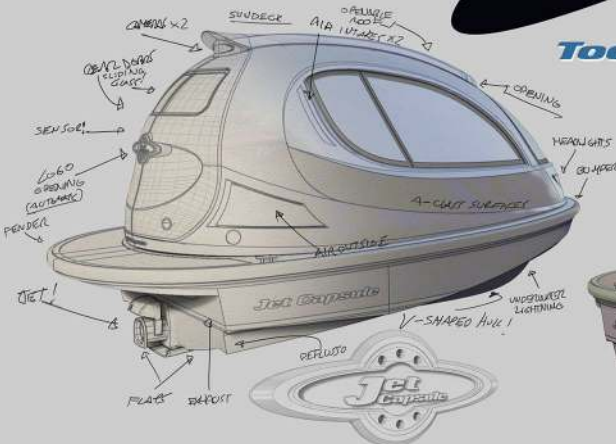

WATER MOBILITY

Since the initial idea, during the years, Jet Capsule has changed to meet our ideal concept and the technical improvement

Today...

TECHNICAL SPECIFICATIONS

LOA "Lenght over all"	7.35 m
Lh "Hull Lenght"	7.27 m
Maximum width	3.44 m
Hull width	3.38 m
Maximum immersion	0.55 m
Dry displacement	3.20 t
Displacement at full load	4.50 t
Fuel capacity	330 l
Power single engine installed	1 x 370 Hp
Propulsion	Waterjet
Maximum speed	39 (*)knots
Cruising speed at full load	25 (*)knots
Autonomy	200 Nm
Maximum load	12 + (1) ps
Design category	(C)

Jet Capsule

- * Private Jet layout
- * Pilot cabin
- * Bathroom
- * Transformable sofas
- * Special air conditioning

WATER MOBILITY

www.jetcapsule.com

ИЗДЕЛИЕ

The Angel General Features

- * Rear sliding doors
- * Rear mounted seats
- * Up deck stairs
- * Special sun windows
- * Metallic paint
- * Rooftop sunbed

Jet
Capsule

YANMAR

DIESEL FUEL \approx 38Knts

PETROL FUEL \approx 38Knts

**VOLVO
PENTA**

Jet propulsion system

Rolls-Royce®

DEVELOPMENT