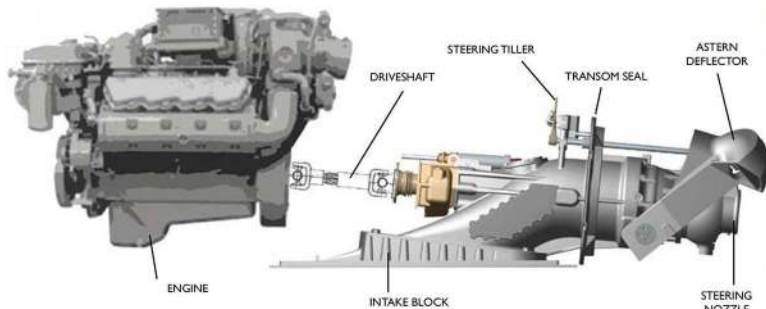

WATER MOBILITY

Since the initial idea, during the years, Jet Capsule has changed to meet our ideal concept and the technical improvement

Today...

TECHNICAL SPECIFICATIONS

LOA "Lenght over all"	7.35 m
Lh "Hull Lenght"	7.27 m
Maximum width	3.44 m
Hull width	3.38 m
Maximum immersion	0.55 m
Dry displacement	3.20 t
Displacement at full load	4.50 t
Fuel capacity	330 l
Power single engine installed	1 x 370 Hp
Propulsion	Waterjet
Maximum speed	39 (*)knots
Cruising speed at full load	25 (*)knots
Autonomy	200 Nm
Maximum load	12 + (1) ps
Design category	(C)

Jet
Capsule

YANMAR

DIESEL FUEL \approx 38Knts

PETROL FUEL \approx 38Knts

**VOLVO
PENTA**

Jet propulsion system

Rolls-Royce®

DEVELOPMENT