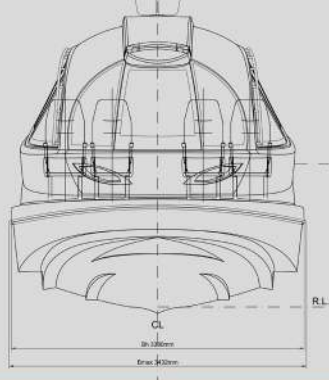

WATER MOBILITY

Since the initial idea, during the years, Jet Capsule has changed to meet our ideal concept and the technical improvement

Today...

TECHNICAL SPECIFICATIONS

LOA "Lenght over all"	7.35 m
Lh "Hull Lenght"	7.27 m
Maximum width	3.44 m
Hull width	3.38 m
Maximum immersion	0.55 m
Dry displacement	3.20 t
Displacement at full load	4.50 t
Fuel capacity	330 l
Power single engine installed	1 x 370 Hp
Propulsion	Waterjet
Maximum speed	39 (*)knots
Cruising speed at full load	25 (*)knots
Autonomy	200 Nm
Maximum load	12 + (1) ps
Design category	(C)